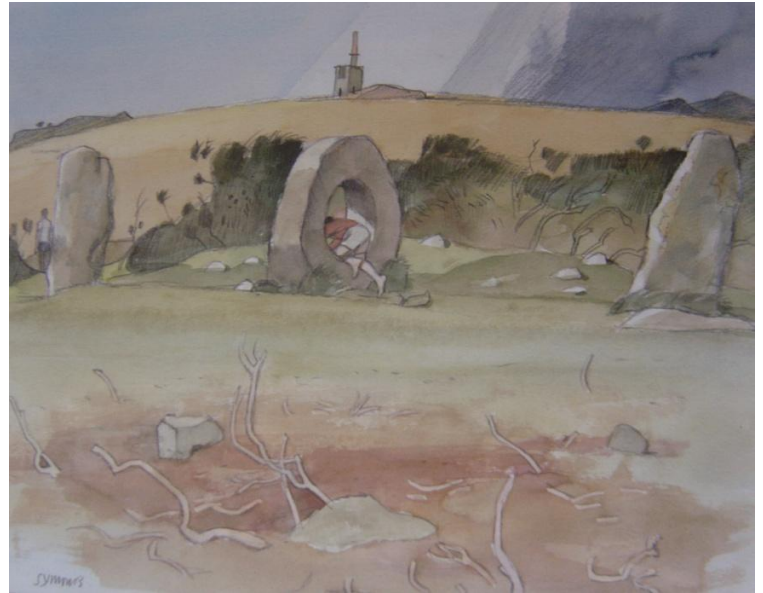

Men-An-Tol
Ken Symonds
Watercolour, 14" x 17", £650